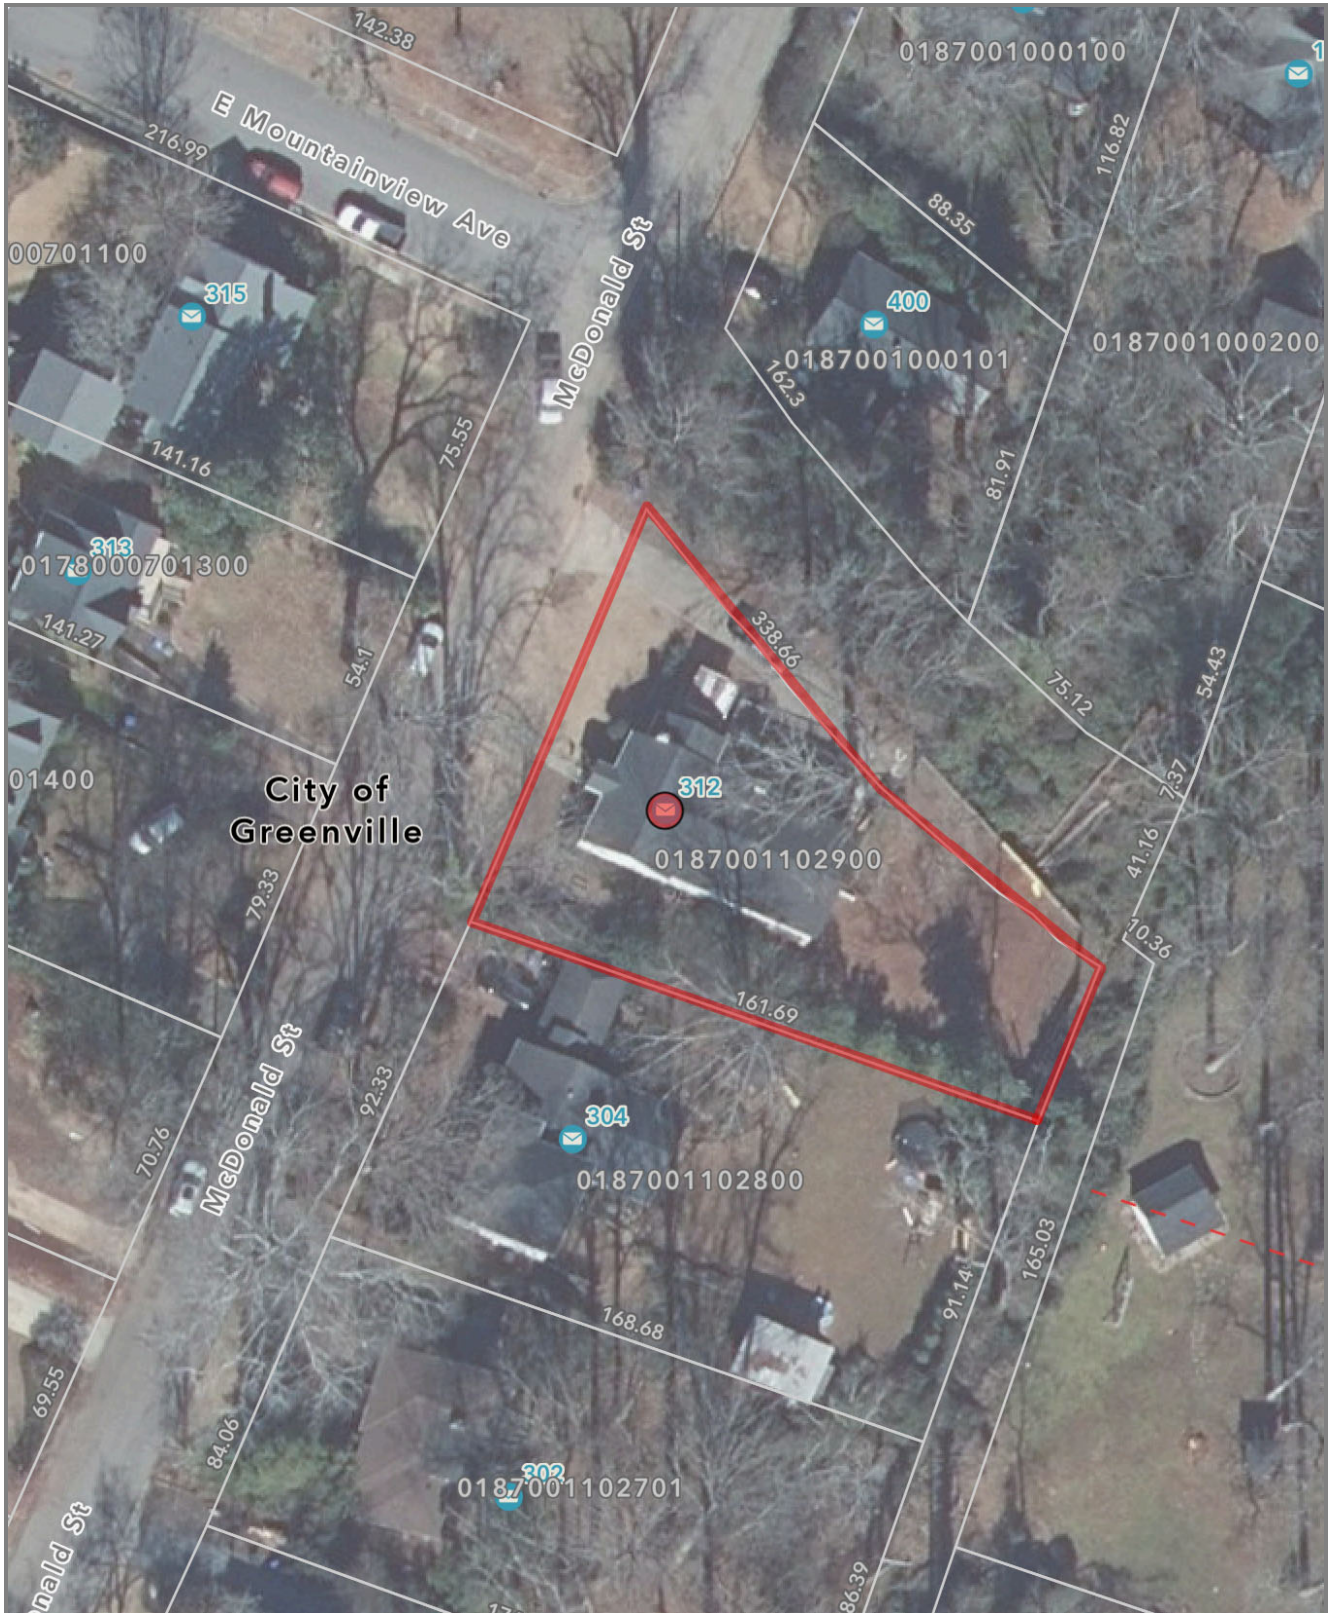

Greenville County, SC

Address	312 McDonald St	Zip Code	29609
---------	-----------------	----------	-------

Disclaimer: This Map is not a LAND SURVEY and is for reference purposes only. Data contained in this map are prepared for the Inventory of Real Property found within this jurisdiction, and are compiled from recorded deeds, plats, and other public records. Users of this map are hereby notified aforementioned public primary information sources should be consulted for verification of the information contained in this map. Greenville County assumes no legal responsibility for the information contained in this map.

Map Scale
1 inch = 50 feet
4/13/2026